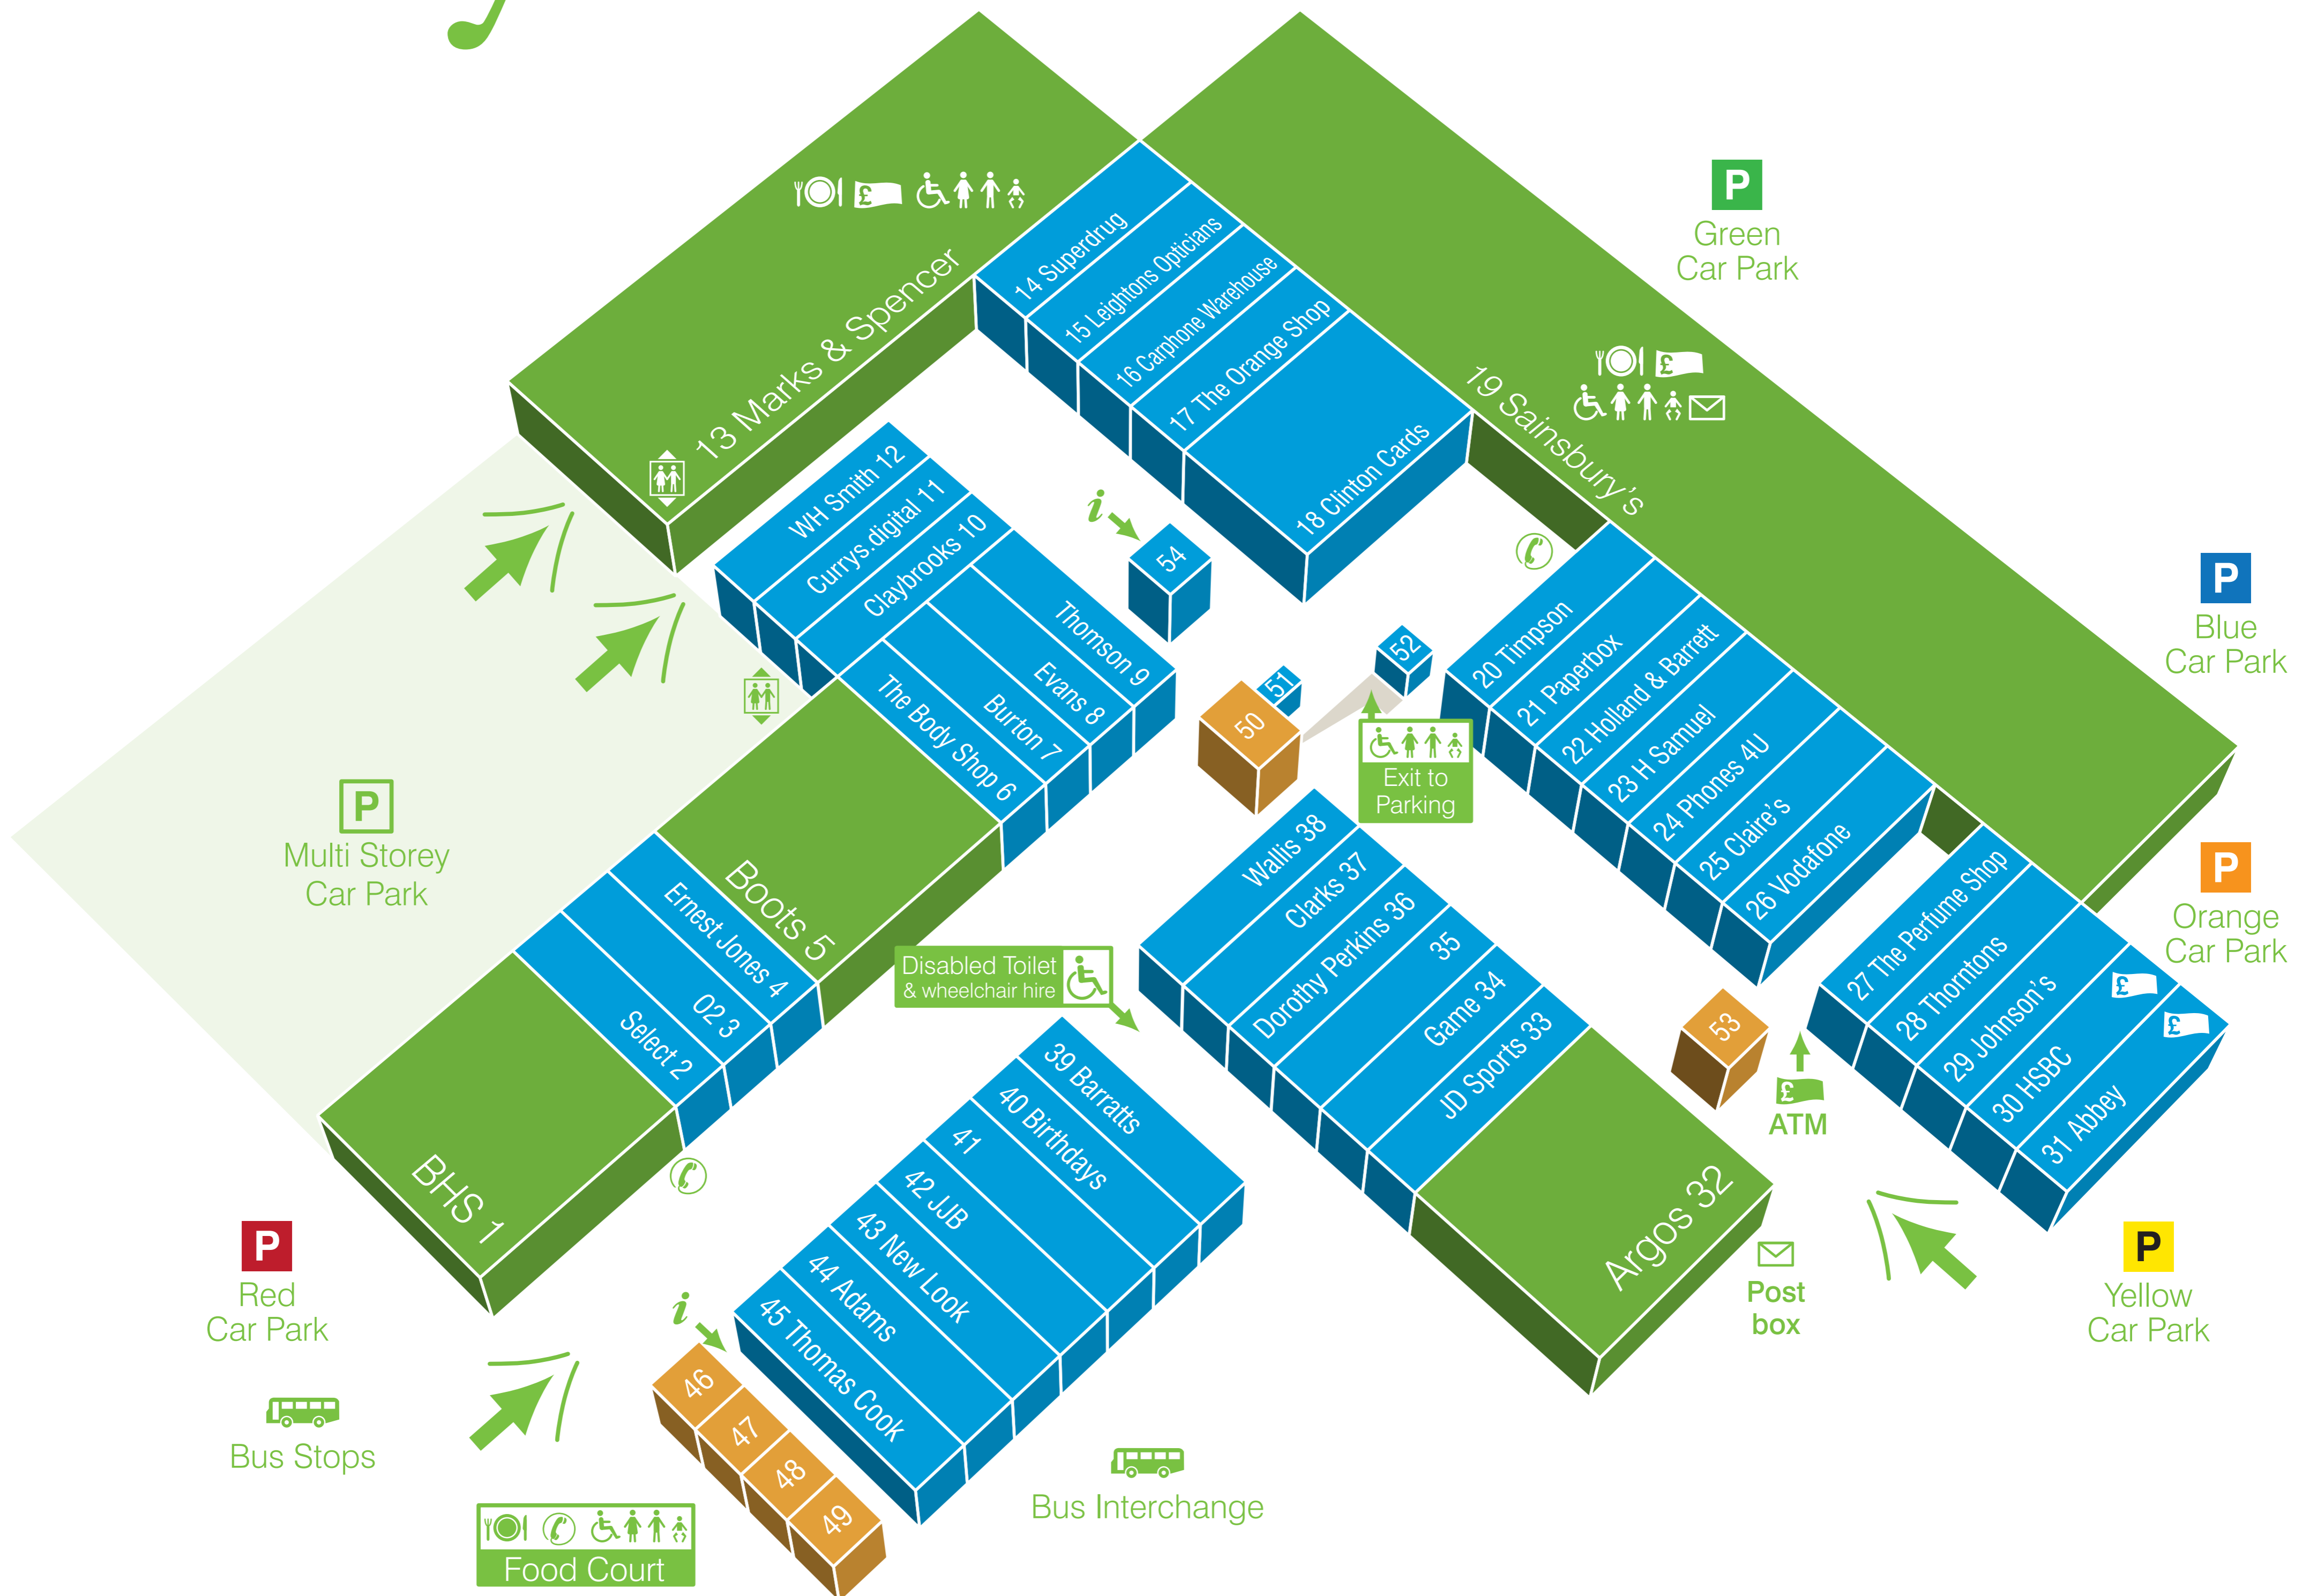

find **YOUR** store...

stores

Abbey	31	Clinton Cards	18	Johnson's	29	The Body Shop	6
Adams	44	Currys.digital	11	Leightons Opticians	15	The Orange Shop	17
Argos	32	Dorothy Perkins	36	Lottery Kiosk	54	The Perfume Shop	27
Barratts	39	Ernest Jones	4	M&S	13	Thomas Cook	45
BHS	1	Evans	8	New Look	43	Thomson	9
Birthdays	40	Game	34	O2	3	Thorntons	28
Boots	5	H Samuel	23	Paperbox	21	Timpson	20
Burton	7	Holland & Barrett	22	Phones 4U	24	Vodafone	26
Carphone Warehouse	16	HSBC	30	Sainsbury's	19	Wallis	38
Claire's	25	JB Florist	52	Select	2	WH Smith	12
Clarks	37	JD Sports	33	Supercuts	51		
Claybrooks	10	JJB	42	Superdrug	14		

places to eat

BB's Coffee & Muffins	53
Burger King	49
KFC	48
M&S Café	13
Morelli's Mall Café	50
Sainsbury's	19
Spud U Like	47
Subway	46

here to help

Parent and baby rooms are located near Supercuts and in the Food Court.
 Baby bottle warming is available in the Food Court.
 Free wheelchair hire is available from Centre Management.
 It is advisable to book a wheelchair in advance during weekends.
 A free taxi telephone is located adjacent to BHS.